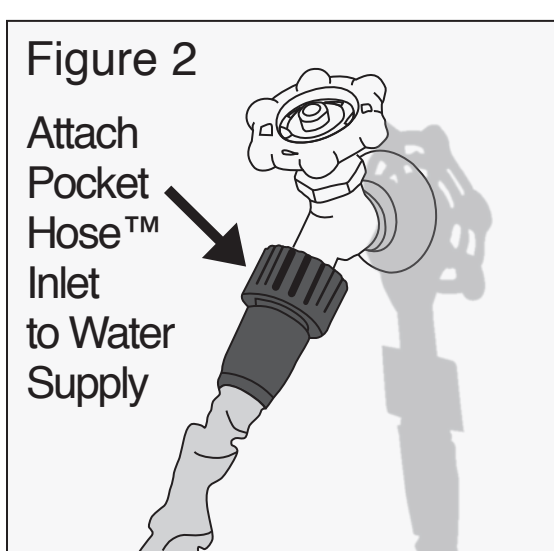

### Instructions For Use:

1. Remove the Pocket Hose™ from the package and completely un-ravel your Pocket Hose™.
2. Attach **ANY** spray nozzle (not included) **OR** the Adapter (included) to the **outlet** of the Pocket Hose™ (see figure 1).

**NOTE: DO NOT** use the Adapter if you are using a spray nozzle. If using the Adapter make sure the lever is **NOT** in the OPEN position.

3. Attach the Pocket Hose™ Inlet to the water supply of your home (see figure 2).

4. Turn on the tap from your home's water supply and let the Pocket Hose™ fully expand.

5. The Adapter is **NOT** necessary if using a spray nozzle. If using the Adapter, turn the lever to the OPEN position to use.