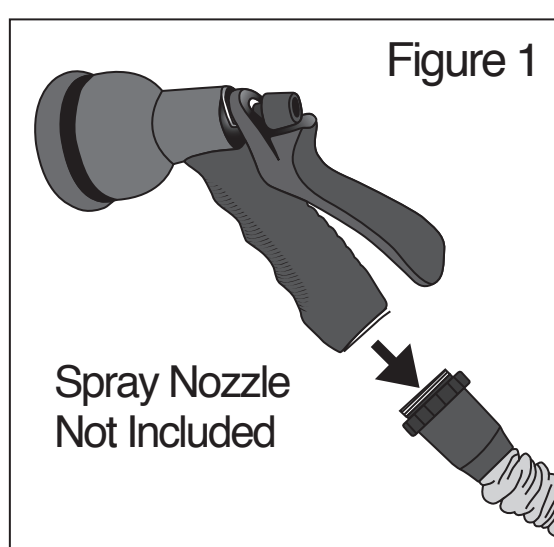

### Instructions For Use:

1. Remove the Pocket Hose™ from the package and completely un-ravel your Pocket Hose™.
2. Attach **ANY** spray nozzle (not included) **OR** the Adapter (included) to the **outlet** of the Pocket Hose™ (see figure 1).

**NOTE: DO NOT** use the Adapter if you are using a spray nozzle. If using the Adapter make sure the lever is **NOT** in the OPEN position.

3. Attach the Pocket Hose™ Inlet to the water supply of your home (see figure 2).

4. Turn on the tap from your home's water supply and let the Pocket Hose™ fully expand.

5. The Adapter is **NOT** necessary if using a spray nozzle. If using the Adapter, turn the lever to the OPEN position to use.